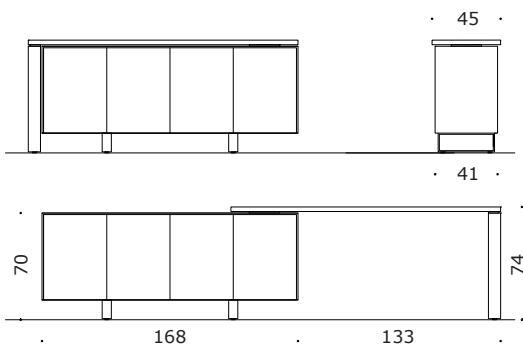

SLIDABLE

Boutique Manufacturing
Price upon request

Materials

MDF, lacquered
brushed stainless steel
Linoleum

Dimensions

L_1	W_1	H_1	L_2	W_2	H_2
168	41	70	133	45	74

Colors

Design © Karl Langer