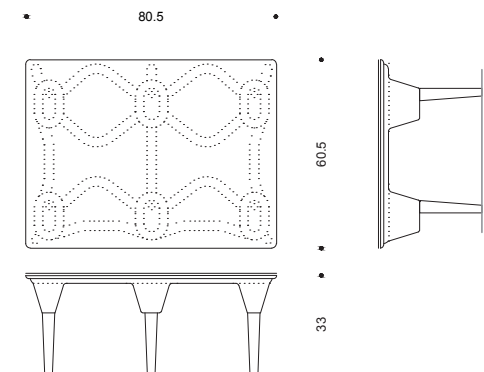

PAL

Boutique Manufacturing
Price upon request

Material

compressed wood, oiled
hardwood coated
clear glass

Dimensions

L	W	H
80,5	60,5	33

Design © Karl Langer