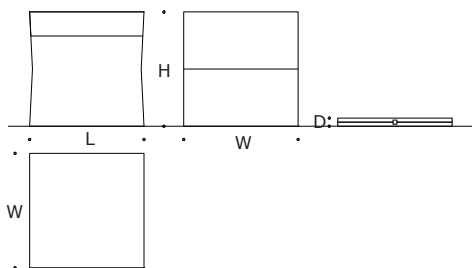

INSTANT

Boutique Manufacturing
Price upon request

Material

birch plywood,
(stained) clear lacquered

Dimensions

| | L | W | H | D |
|---|----|----|----|---|
| S | 30 | 30 | 32 | 5 |
| M | 45 | 45 | 45 | 5 |
| L | 72 | 72 | 72 | 5 |