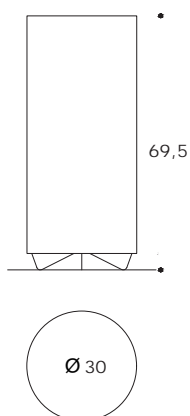

ENDLESS

**Shade
Frame**

Boutique Manufacturing
Price upon request

Dimensions

Ø H
30 69,5

Bulb

LED Bulb frosted, E27
8 W, 720 lm
2600 K

Color